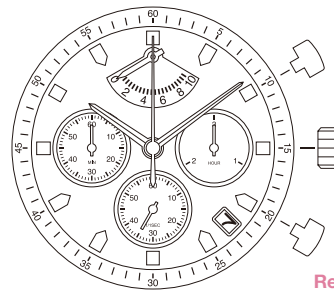

15'''

6S50
height 5.95mm
chrono min / sec, 1/20 second
4 years battery life (SR927W)

Big Date Chrono
(1/20 Second)

15'''

6S82
height 4.90mm
chrono hour / min / sec, 1/20 second
4 years battery life (SR927W)