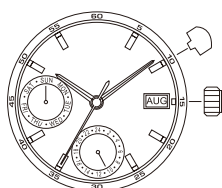

6P26

height 3.45mm
1 eye (Date)
3 years battery life (SR621SW)

6P28

height 3.45mm
1 eye (24 hour)
3 years battery life (SR621SW)

High Hand Pg.18 ■

High Hand Pg.18 ■

6P05

height 3.45mm
3 eyes (Day/Date/Month)
3 years battery life (SR621SW)

6P27

height 3.45mm
3 eyes (Day/Date/24 hour)
3 years battery life (SR621SW)

6P29

height 3.45mm
3 eyes (Day/Date/24 hour)
3 years battery life (SR621SW)

New

High Hand Pg.18 ■

6P88

height 3.85mm/month disc
2 eyes (Day/24 hour)
3 years battery life (SR621SW)

6P89

height 3.85mm/month disc
3 eyes (Day/Date/24 hour)
3 years battery life (SR621SW)

6P09

height 3.45mm
4 eyes (Month/Day/Date/24 hour)
3 years battery life (SR621SW)

moon phase

6P00

height 3.45mm
4 eyes (Day/Date/Month/Moon)
3 years battery life (SR621SW)

moon phase

6P20

height 3.45mm
3 eyes (Day/Date/Moon)
3 years battery life (SR621SW)

moon phase

6P21

height 3.45mm
3 eyes (Day/Date/Moon)
3 years battery life (SR621SW)

moon phase

6P24