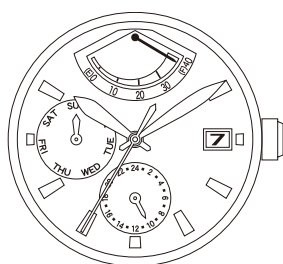

9100 VARIATION

9110