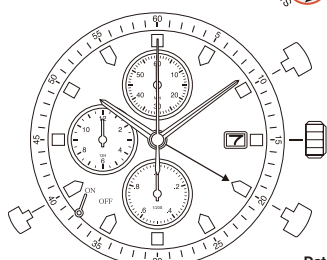

0S80

height 4.68mm
chrono min / sec, 1/20 second, alarm
2 years battery life (SR927W)

Date
Alarm
Chrono
(1/20 Second)