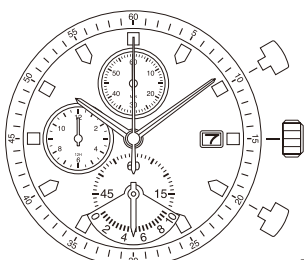

0S62

height 4.13mm
chrono hour / min / sec, 1/20 second
2 years battery life (SR927W)

Date
Retrograde Chrono
(1/20 Second)