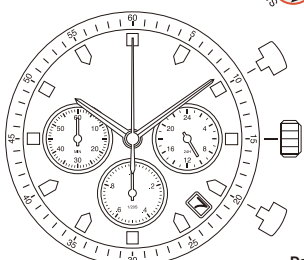

0S25

height 5.10mm
chrono min / sec, 1/20 second, 24 hour
2 years battery life (SR927W)

Date
Chrono
(1/20 Second)