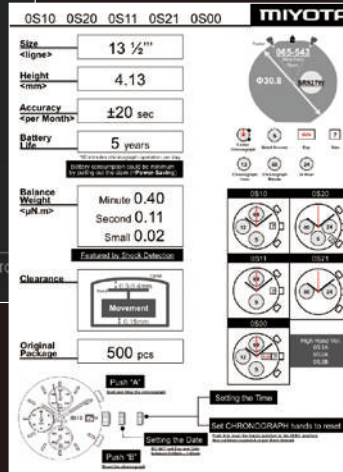

SEARCH BY A KEYWORD

SEARCH BY FUNCTION

EASY TO CHECK FUNCTION

SIMPLE SPECIFICATION

Movements

Results 49 for chronograph

Caliber	Features	Spec	Draw-ing	Parts	Tools
0S00	13'-3H-3e				
0S06	13'-3H-3e				
0S10	13'-3H-3e				
0S11	13'-3H-2e				