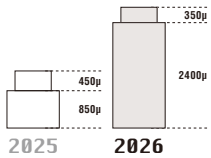

HIGH HAND SERIES

BASIC

2025

2026