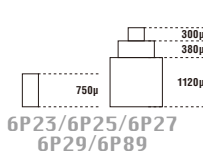

6P23/6P25/6P27
6P29/6P89