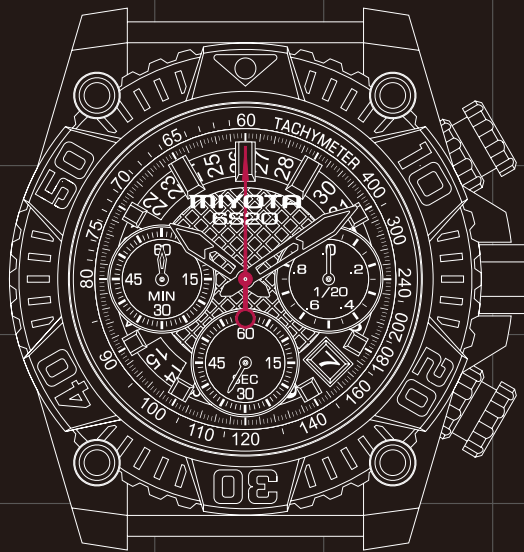

HEIGHT 5.10 mm
CHRONO MIN / SEC, 24 HOUR
MIN CASE SIZE : 38 mm ~

6S SERIES
15'''

HEIGHT 4.90 mm
CHRONO MIN / SEC, 1/20 SECOND
MIN CASE SIZE : 43 mm ~

FS SERIES
10-1/2'''