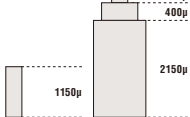

JS SERIES

0S SERIES

0S00/0S06

FS SERIES