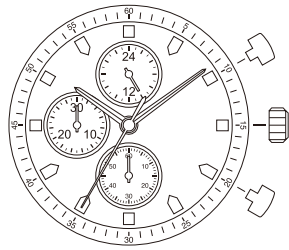

■ JR00, JR10, JR20, JS00, JS10, JS20, JS50, JS55 → Case Compatible (height 4.18mm)

JS STOP WATCH SERIES (CHRONOGRAPH FUNCTION)

 SHOCK DETECTION

Parallel Push Button Available

12½'''

JS00

height 4.18mm
stopwatch 30min/sec, 24 hour
2 years battery life (SR621SW)