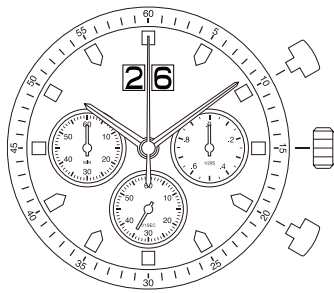

6S11
height 4.90mm
chrono min / sec
4 years battery life (SR927W)

6S21
height 4.90mm
chrono min / sec
3 years battery life (SR927W)

- Center Second Hand Chronograph
- Quick Reset (by Heart Cam Reset System)
- Click Feeling Push Button Handling (by Heart Cam Reset System)
- **4 Beats Center Second Hand**
- Balanceable Weight of Hands
Minute Hand Max. 1.00μNm
Center Chrono Second Hand Max. 0.40μNm
Other Small Hands Max. 0.04μNm
- **High Hand Standard**

15'''

6S50
height 5.95mm
chrono min / sec, 1/20 second
4 years battery life (SR927W)

Big Date Chrono
(1/20 Second)

15'''

6S82
height 4.90mm
chrono hour / min / sec, 1/20 second
4 years battery life (SR927W)