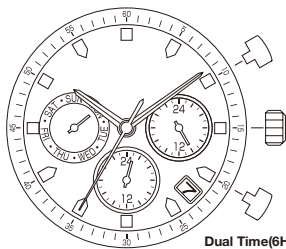

JP15

height 4.30mm
Day/Date/24 hour(12H)
2 years battery life(SR621SW)

Dual Time(6H)

JP25

height 4.30mm
Day/Date/24 hour(3H)
2 years battery life(SR621SW)

Dual Time(6H)

JP11

height 4.30mm
Date/24 hour(12H)
2 years battery life (SR621SW)