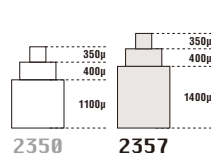

HIGH HAND SERIES

BASIC

2350

2357

SLIM / SMALL

6P SERIES