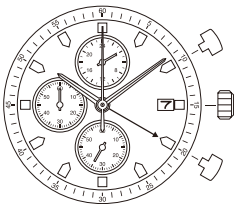

Date

FS20

height 5.10mm
 chrono min / sec, 24 hour
 2 years battery life (SR626SW)

Date

FS11

height 5.25mm
 chrono min / sec, 24 hour
 2 years battery life (SR626SW)

Date

FS21

height 5.25mm
 chrono min / sec, 24 hour
 2 years battery life (SR626SW)

Date
 Dual Time

FS16

height 5.10mm
 chrono min / sec, 24 hour
 2 years battery life (SR626SW)

Date
 Dual Time

FS26

height 5.10mm
 chrono min / sec, 24 hour
 2 years battery life (SR626SW)