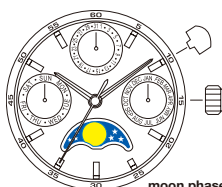

6P26

height 3.45mm
1 eye (Date)
3 years battery life (SR621SW)

6P28

height 3.45mm
1 eye (24 hour)
3 years battery life (SR621SW)

High Hand Pg.18 ■

High Hand Pg.18 ■

6P05

height 3.45mm
3 eyes (Day/Date/Month)
3 years battery life (SR621SW)

6P27

height 3.45mm
3 eyes (Day/Date/24 hour)
3 years battery life (SR621SW)

6P29

height 3.45mm
3 eyes (Day/Date/24 hour)
3 years battery life (SR621SW)

New

High Hand Pg.18 ■

6P88

height 3.85mm/month disc
2 eyes (Day/24 hour)
3 years battery life (SR621SW)

6P89

height 3.85mm/month disc
3 eyes (Day/Date/24 hour)
3 years battery life (SR621SW)

6P09

height 3.45mm
4 eyes (Month/Day/Date/24 hour)
3 years battery life (SR621SW)

moon phase

6P00

height 3.45mm
4 eyes (Day/Date/Month/Moon)
3 years battery life (SR621SW)

moon phase

6P20

height 3.45mm
3 eyes (Day/Date/Moon)
3 years battery life (SR621SW)

moon phase

6P21

height 3.45mm
3 eyes (Day/Date/Moon)
3 years battery life (SR621SW)

moon phase

6P24