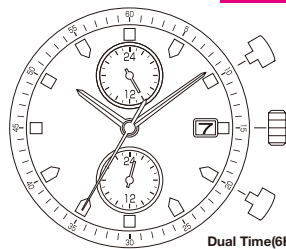

JP15

height 4.30mm
Day/Date/24 hour(12H)
2 years battery life(SR621SW)

Dual Time(6H)

JP25

height 4.30mm
Day/Date/24 hour(3H)
2 years battery life(SR621SW)

Dual Time(6H)

JP11

height 4.30mm
Date/24 hour(12H)
2 years battery life (SR621SW)