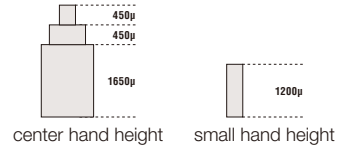

- Center Second Hand Chronograph
- Quick Reset (by Heart Cam Reset System)
- Click Feeling Push Button Handling (by Heart Cam Reset System)
- **4 Beats Center Second Hand**
- Balanceable Weight of Hands
  Minute Hand Max. 1.00μNm
  Center Chrono Second Hand Max. 0.40μNm
  Other Small Hands Max. 0.04μNm
- **High Hand Standard**