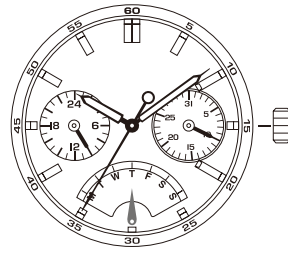

height 4.18mm
retrograde day/Date/24 hour
3 years battery life(SR621SW)

JR10

height 4.18mm
retrograde day/Date/24 hour
3 years battery life(SR621SW)

JR20

height 4.18mm
retrograde day/Date/24 hour
3 years battery life(SR621SW)