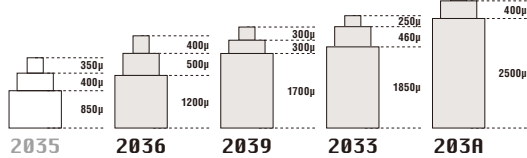

2035

2036

2039

2033

203A