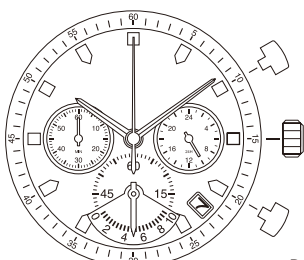

0S22

height 5.10mm
chrono min / sec, 1/20 second, 24 hour
2 years battery life (SR927W)

Date
Retrograde Chrono
(1/20 Second)