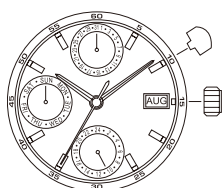

6P26

height 3.45mm
1 eye (Date)
3 years battery life (SR621SW)

6P28

height 3.45mm
1 eye (24 hour)
3 years battery life (SR621SW)

High Hand Pg.18 ■

High Hand Pg.18 ■

6P05

height 3.45mm
3 eyes (Day/Date/Month)
3 years battery life (SR621SW)

6P27

height 3.45mm
3 eyes (Day/Date/24 hour)
3 years battery life (SR621SW)

6P29

height 3.45mm
3 eyes (Day/Date/24 hour)
3 years battery life (SR621SW)

New

High Hand Pg.18 ■

6P88

height 3.85mm/month disc
2 eyes (Day/24 hour)
3 years battery life (SR621SW)

6P89

height 3.85mm/month disc
3 eyes (Day/Date/24 hour)
3 years battery life (SR621SW)

6P09

height 3.45mm
4 eyes (Month/Day/Date/24 hour)
3 years battery life (SR621SW)

moon phase

6P00

height 3.45mm
4 eyes (Day/Date/Month/Moon)
3 years battery life (SR621SW)

moon phase

6P20

height 3.45mm
3 eyes (Day/Date/Moon)
3 years battery life (SR621SW)

moon phase

6P21

height 3.45mm
3 eyes (Day/Date/Moon)
3 years battery life (SR621SW)

moon phase

6P24