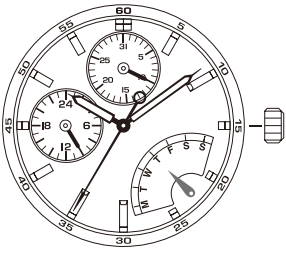

JR MULTI SERIES

12½'''

JR00

height 4.18mm
retrograde day/Date/24 hour
3 years battery life(SR621SW)