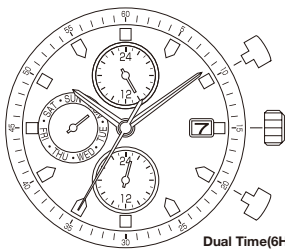

SPECIAL-FUNCTION

JP MULTI SERIES SHOCK DETECTION

12½'''

Dual Time(6H)

JP15

height 4.30mm
Day/Date/24 hour(12H)
2 years battery life(SR621SW)