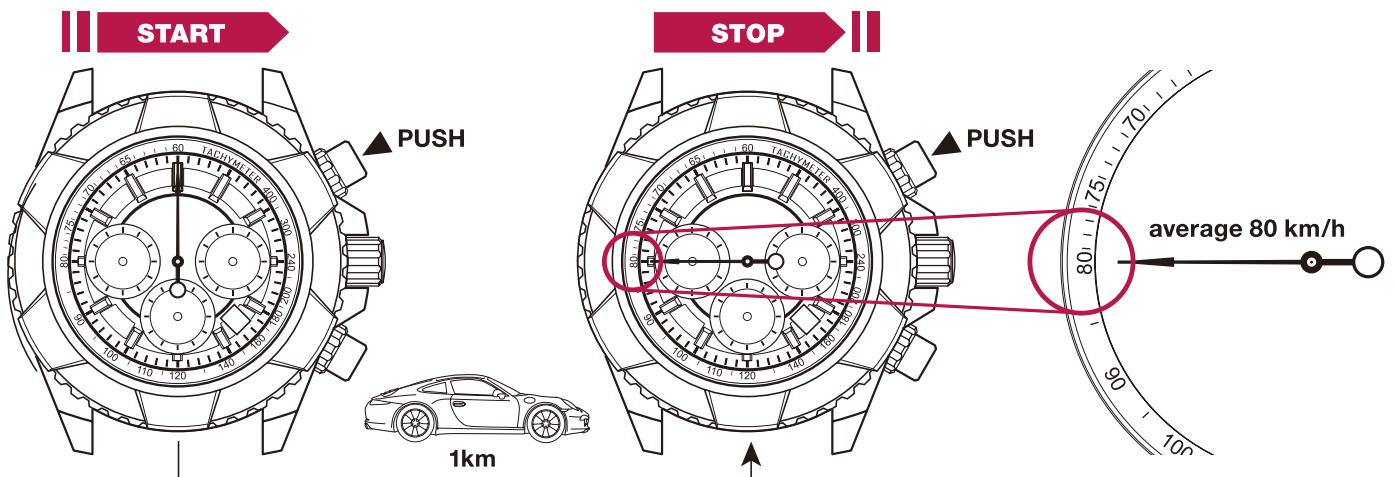

What's TACHYMETER?

Center Chronograph allows TACHYMETER function to be designed.
TACHYMETER is for measuring the approximate speed of vehicle.