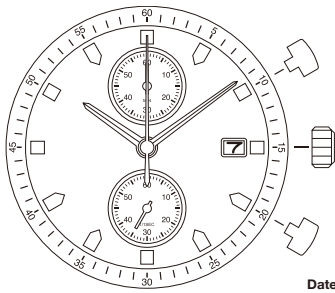

CENTER CHRONOGRAPH

6S SERIES

15'''

6S10
height 4.90mm
chrono min / sec, 1/20 second
4 years battery life (SR927W)

6S20
height 4.90mm
chrono min / sec, 1/20 second
4 years battery life (SR927W)

6S30
height 4.90mm
chrono min / sec, 1/20 second
4 years battery life (SR927W)