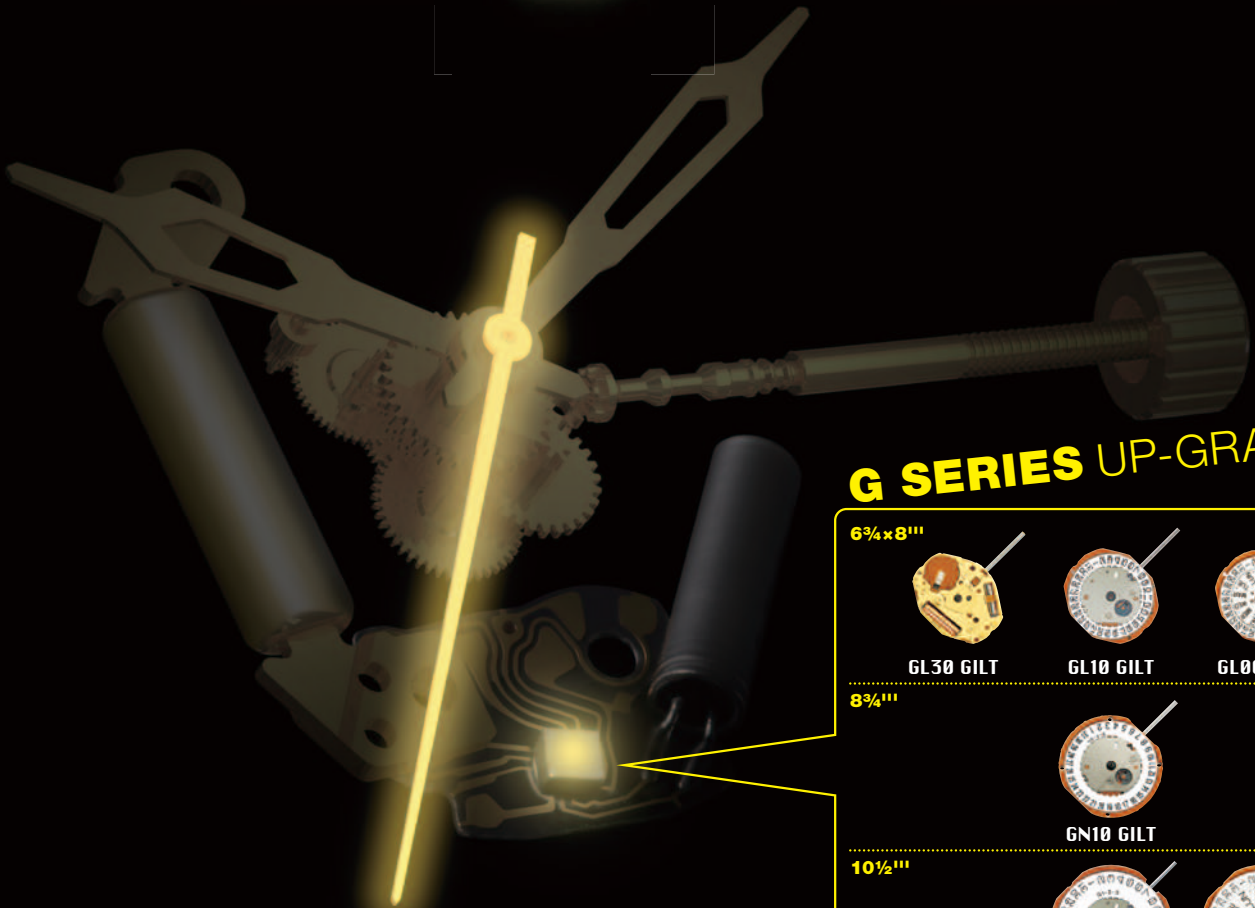

SMART IC INSTALLED

G SERIES UP-GRADE

6¾x8¹¹'''

8¾¹¹'''

10½¹¹'''

SHOCK DETECTION

The new IC is designed for detecting external shock and blocking a second hands from skipping.
Giving you more flexibility for hands selection.

The balanceable weight figure of center second hands improves as follows:

21/23/24XX Series	0.07μNm → 0.09μNm
G Series	0.07μNm → 0.09μNm
JP Series	0.09μNm
JS Series	0.07μNm → 0.09μNm
OS Series	0.07μNm → 0.11μNm
*except OS80/90	
FS Series	0.035μNm → 0.07μNm
*except FS80/81