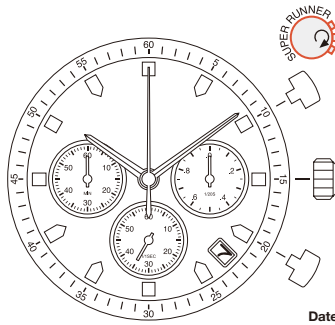

6S20
height 4.90mm
chrono min / sec, 1/20 second
4 years battery life (SR927W)