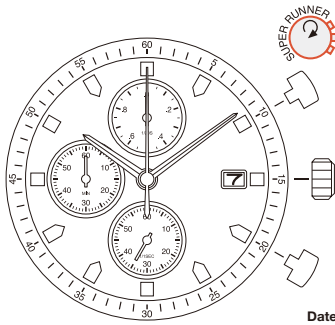

CENTER CHRONOGRAPH

6S SERIES

15'''

6S10
height 4.90mm
chrono min / sec, 1/20 second
4 years battery life (SR927W)