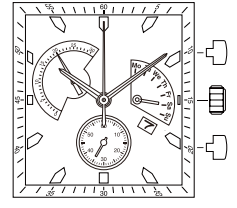

Day / Date
 Retrograde Chrono
 (30 Minute)

FS80

height 5.10mm
 chrono min / sec, **retrograde day**
 2 years battery life (SR626SW)

Day / Date

FS61

height 5.25mm
 chrono min / sec, **retrograde day**
 2 years battery life (SR626SW)