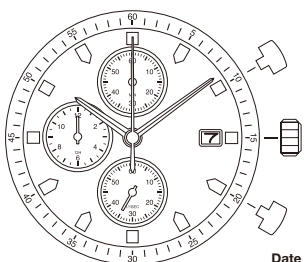

CENTER CHRONOGRAPH

0S BASIC SERIES SHOCK DETECTION

13½'''

High Hand Pg.19 ■

High Hand Pg.19 ■

0S10

height 4.13mm
chrono hour / min / sec
5 years battery life (SR927W)

Date