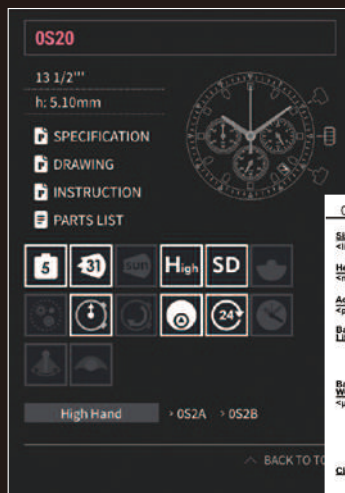

SEARCH BY A KEYWORD

SEARCH BY FUNCTION

EASY TO CHECK FUNCTION

SIMPLE SPECIFICATION

Movements

Results 49 for chronograph

Caliber	Features	Spec	Draw-ing	Parts	Tools
0S00	13'-3H-3e				
0S06	13'-3H-3e				
0S10	13'-3H-3e				
0S11	13'-3H-2e				