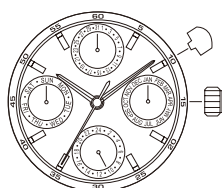

6P26

height 3.45mm
1 eye (Date)
3 years battery life (SR621SW)

6P28

height 3.45mm
1 eye (24 hour)
3 years battery life (SR621SW)

High Hand Pg.18 ■

High Hand Pg.18 ■

6P05

height 3.45mm
3 eyes (Day/Date/Month)
3 years battery life (SR621SW)

6P27

height 3.45mm
3 eyes (Day/Date/24 hour)
3 years battery life (SR621SW)

6P29

height 3.45mm
3 eyes (Day/Date/24 hour)
3 years battery life (SR621SW)

New

High Hand Pg.18 ■

6P88

height 3.85mm/month disc
2 eyes (Day/24 hour)
3 years battery life (SR621SW)

6P89

height 3.85mm/month disc
3 eyes (Day/Date/24 hour)
3 years battery life (SR621SW)

6P09

height 3.45mm
4 eyes (Month/Day/Date/24 hour)
3 years battery life (SR621SW)

moon phase

6P00

height 3.45mm
4 eyes (Day/Date/Month/Moon)
3 years battery life (SR621SW)

moon phase

6P20

height 3.45mm
3 eyes (Day/Date/Moon)
3 years battery life (SR621SW)

moon phase

6P21

height 3.45mm
3 eyes (Day/Date/Moon)
3 years battery life (SR621SW)

moon phase

6P24