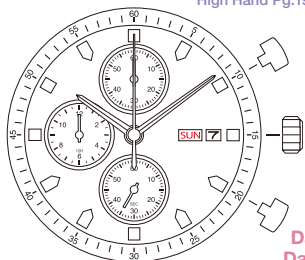

Date

0S21

height 5.10mm
chrono min / sec, 24 hour
5 years battery life (SR927W)

Date

13½'''

High Hand Pg.19 ■

0S00

height 5.10mm
chrono hour / min / sec
5 years battery life (SR927W)