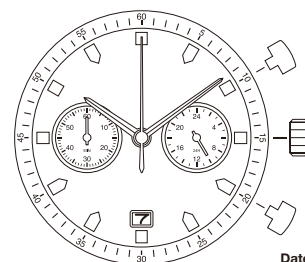

0S21

height 5.10mm
chrono min / sec, 24 hour
5 years battery life (SR927W)

Date

13½'''

High Hand Pg.19 ■