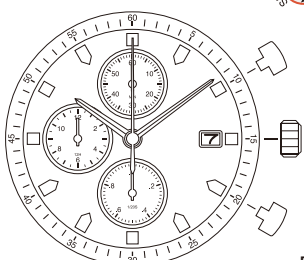

0S60

height 4.13mm
chrono hour / min / sec, 1/20 second
2 years battery life (SR927W)

Date
Chrono
(1/20 Second)