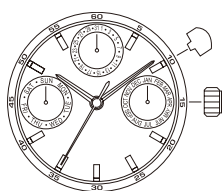

SEARCH BY A KEYWORD

SEARCH BY FUNCTION

EASY TO CHECK FUNCTION

SIMPLE SPECIFICATION

Movements

Results 49 for chronograph

Caliber	Features	Spec	Draw-ing	Parts	Tools
0S00	13'-3H-3e				
0S06	13'-3H-3e				
0S10	13'-3H-3e				
0S11	13'-3H-2e				

6P26

height 3.45mm
1 eye (Date)
3 years battery life (SR621SW)

6P28

height 3.45mm
1 eye (24 hour)
3 years battery life (SR621SW)

High Hand Pg.18 ■

High Hand Pg.18 ■

6P05

height 3.45mm
3 eyes (Day/Date/Month)
3 years battery life (SR621SW)

6P27

height 3.45mm
3 eyes (Day/Date/24 hour)
3 years battery life (SR621SW)

6P29

height 3.45mm
3 eyes (Day/Date/24 hour)
3 years battery life (SR621SW)

New

High Hand Pg.18 ■

6P88

height 3.85mm/month disc
2 eyes (Day/24 hour)
3 years battery life (SR621SW)