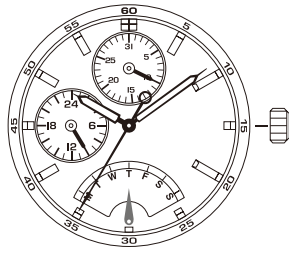

height 4.18mm
retrograde day/Date/24 hour
3 years battery life(SR621SW)

JR10

height 4.18mm
retrograde day/Date/24 hour
3 years battery life(SR621SW)

JR20

height 4.18mm
retrograde day/Date/24 hour
3 years battery life(SR621SW)