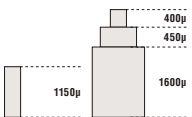

JS SERIES

0S SERIES

0S00/0S06

FS SERIES